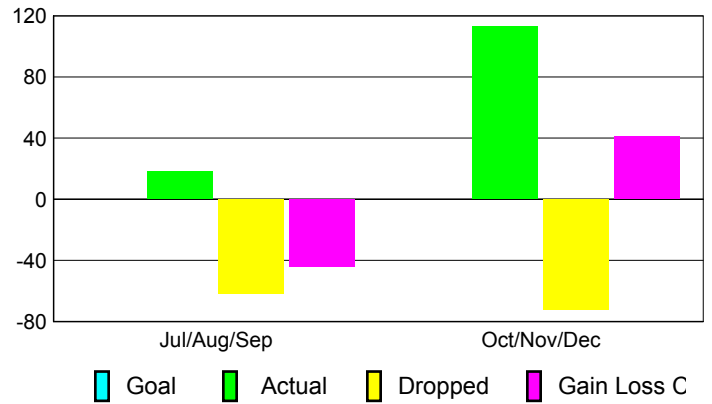

### YTD Status Quo Clubs 2010-2011

Status Quo Clubs Compared to Status Quo Members

## MEMBERSHIP

Membership Results  
2010-2011

Membership  
2009-2010

Month	Net Memb Goal	Actual New Memb	Actual Dropped Memb	Gain/Loss of Memb	Gain/Loss of Memb
Jul/Aug/Sep	0	18	-62	-44	104
Oct/Nov/Dec	0	113	-72	41	-21
<b>Totals</b>	<b>0</b>	<b>131</b>	<b>-134</b>	<b>-3</b>	<b>83</b>

### Membership Results 2010-2011

Goal, New, Dropped, Gain/Loss

### Comparison of Membership Gain/Loss

Current Year Compared to the Previous Year