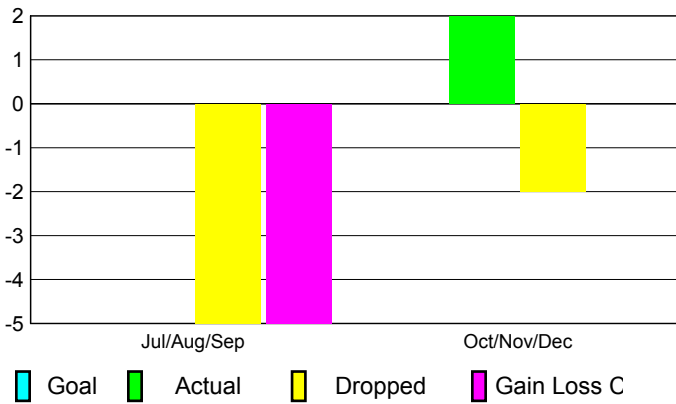

## CLUBS

Club Results  
2010-2011

Clubs  
2009-2010

Month	New Club Goal	Actual New Clubs	Actual Dropped Clubs	Gain/Loss of Clubs	Gain/Loss of Clubs
Jul/Aug/Sep	0	0	-5	-5	2
Oct/Nov/Dec	0	2	-2	0	0
<b>Totals</b>	<b>0</b>	<b>2</b>	<b>-7</b>	<b>-5</b>	<b>2</b>

### Club Results 2010-2011

Goal, New, Dropped, Gain/Loss

### Comparison of Club Gain/Loss

Current Year Compared to the Previous Year