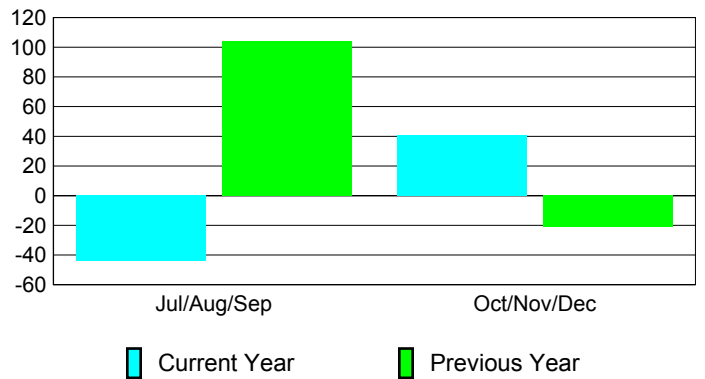

Comparison of Membership Gain/Loss

Current Year Compared to the Previous Year