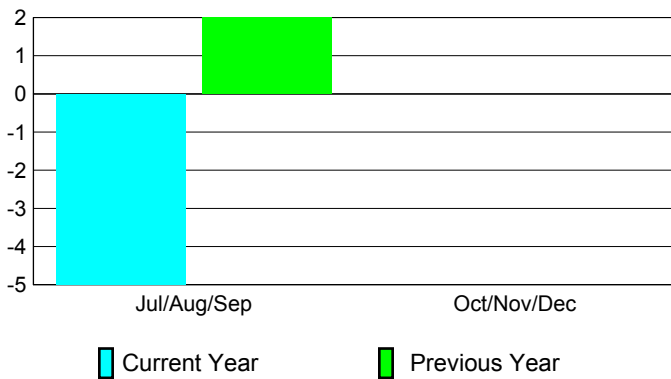

Comparison of Club Gain/Loss

Current Year Compared to the Previous Year